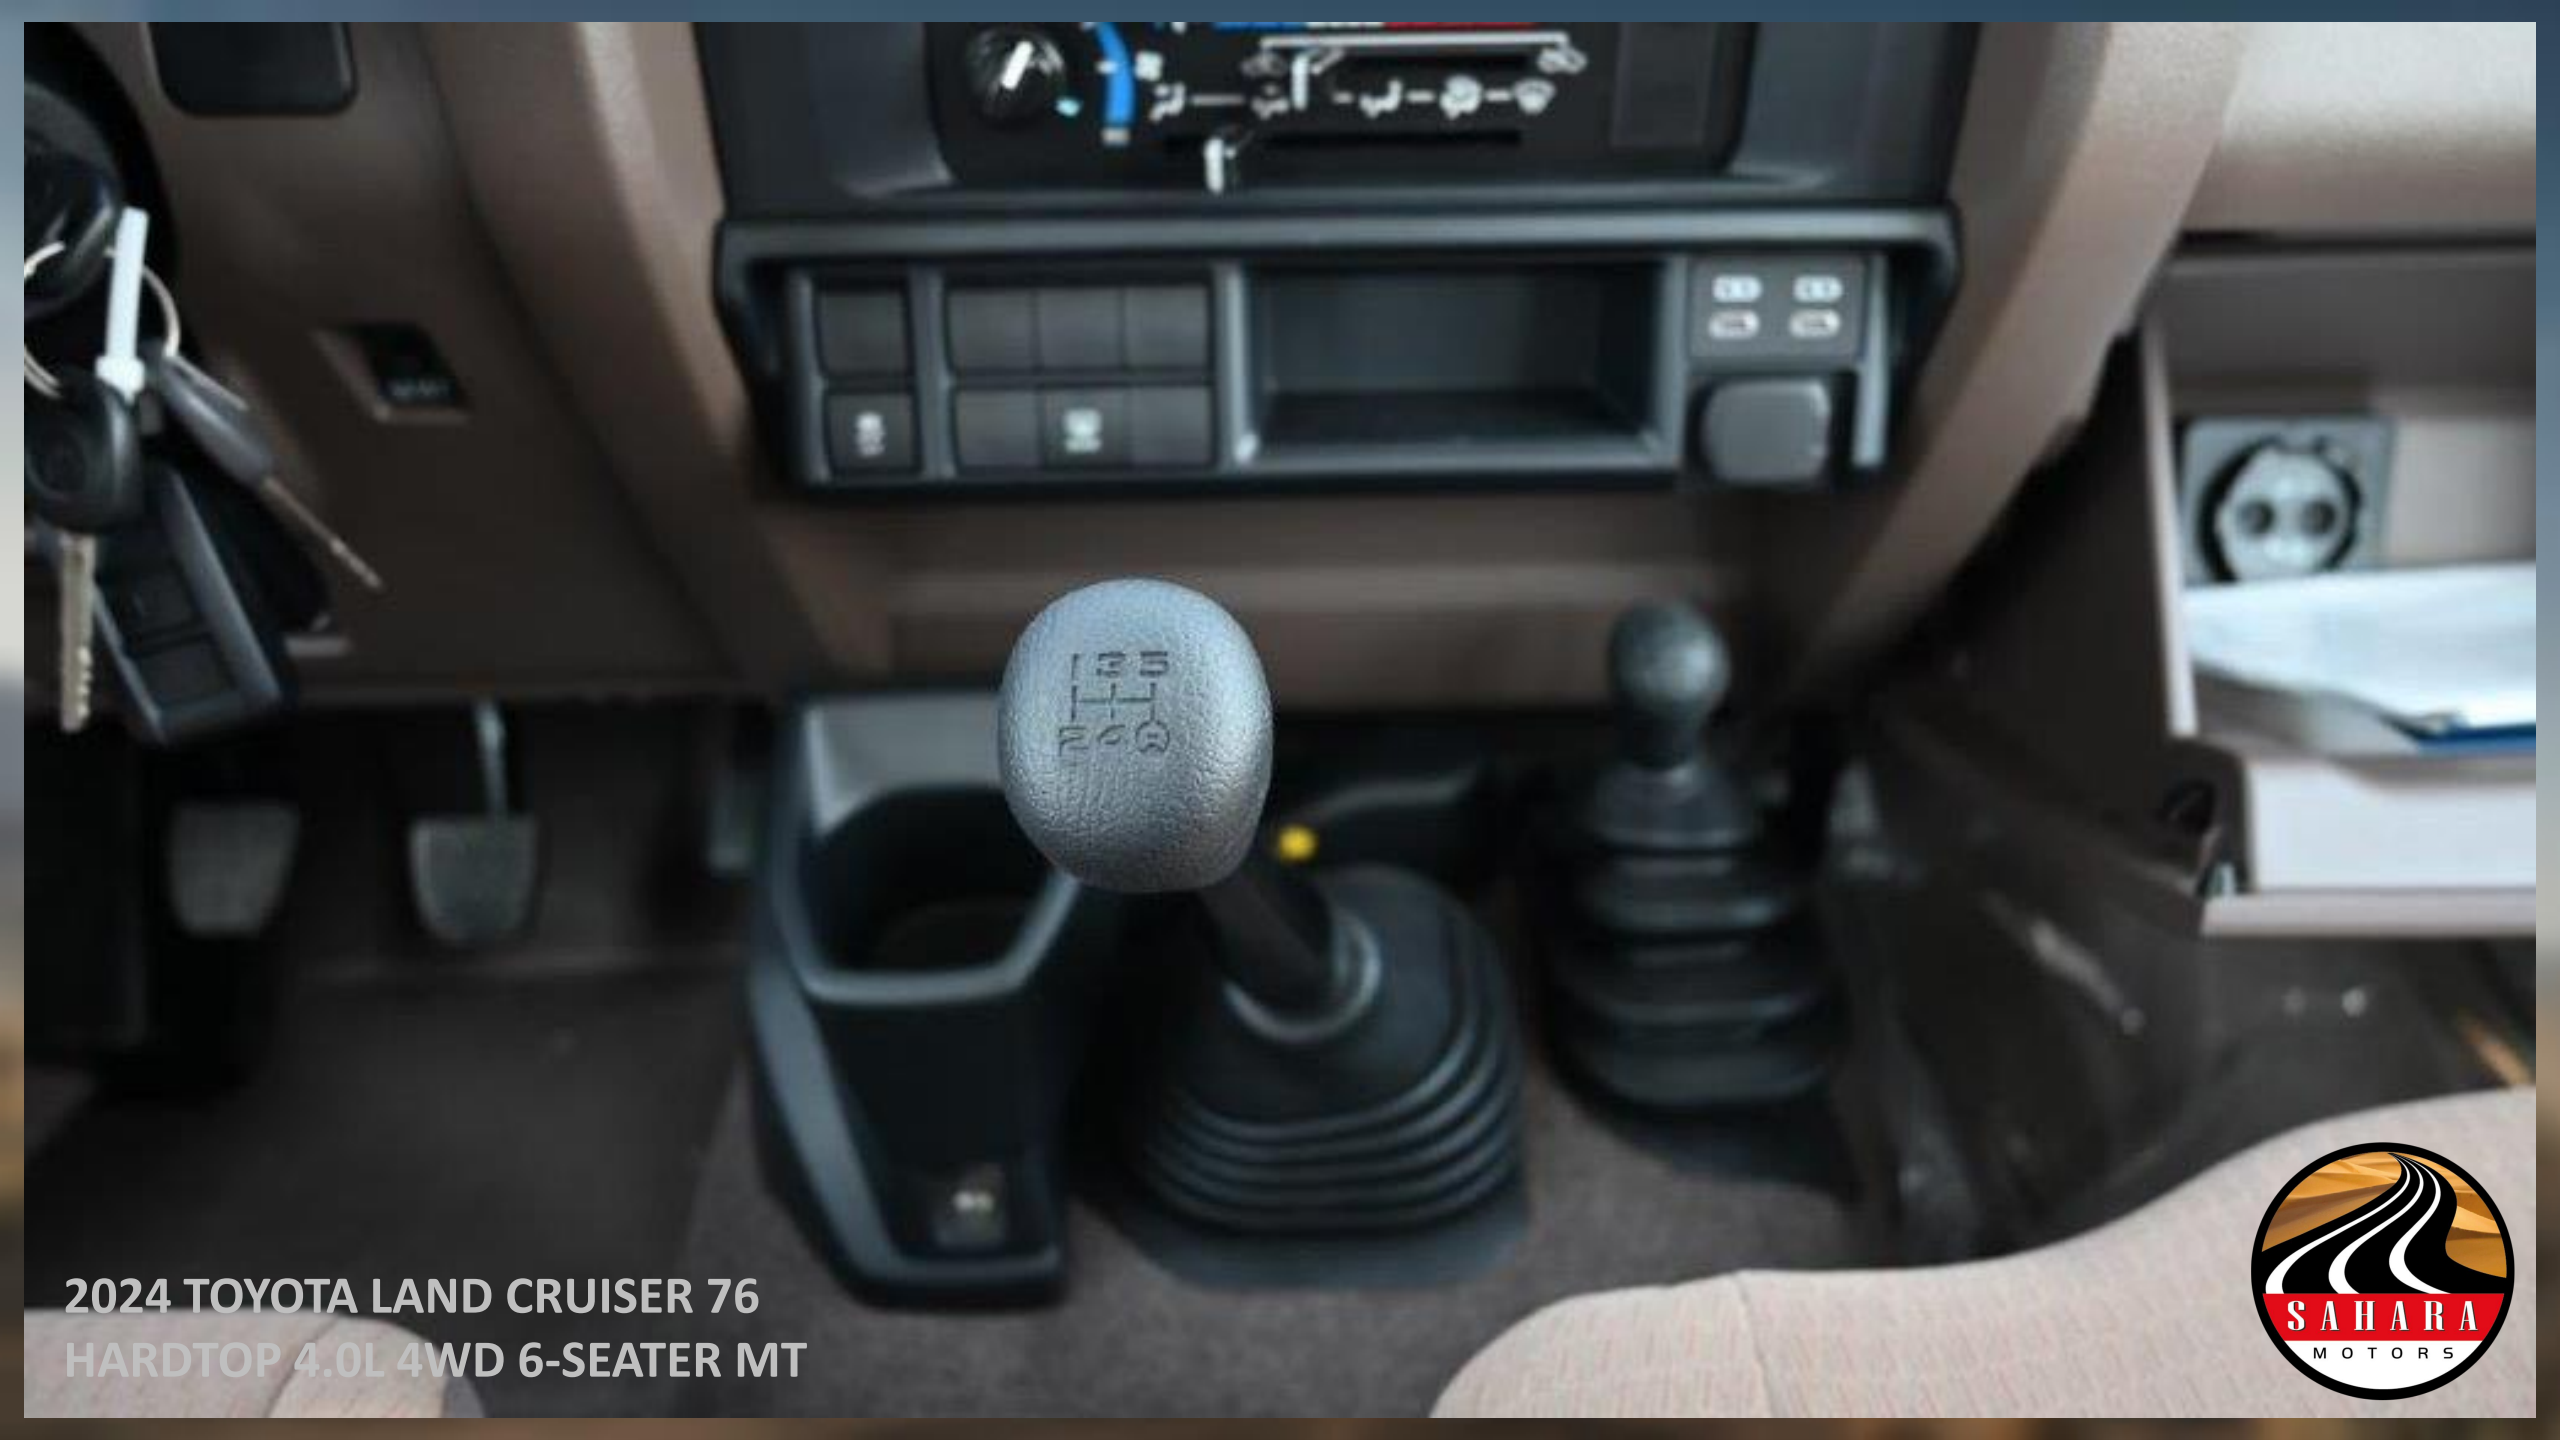

2024 TOYOTA LAND CRUISER 76
HARDTOP 4.0L 4WD 6-SEATER MT