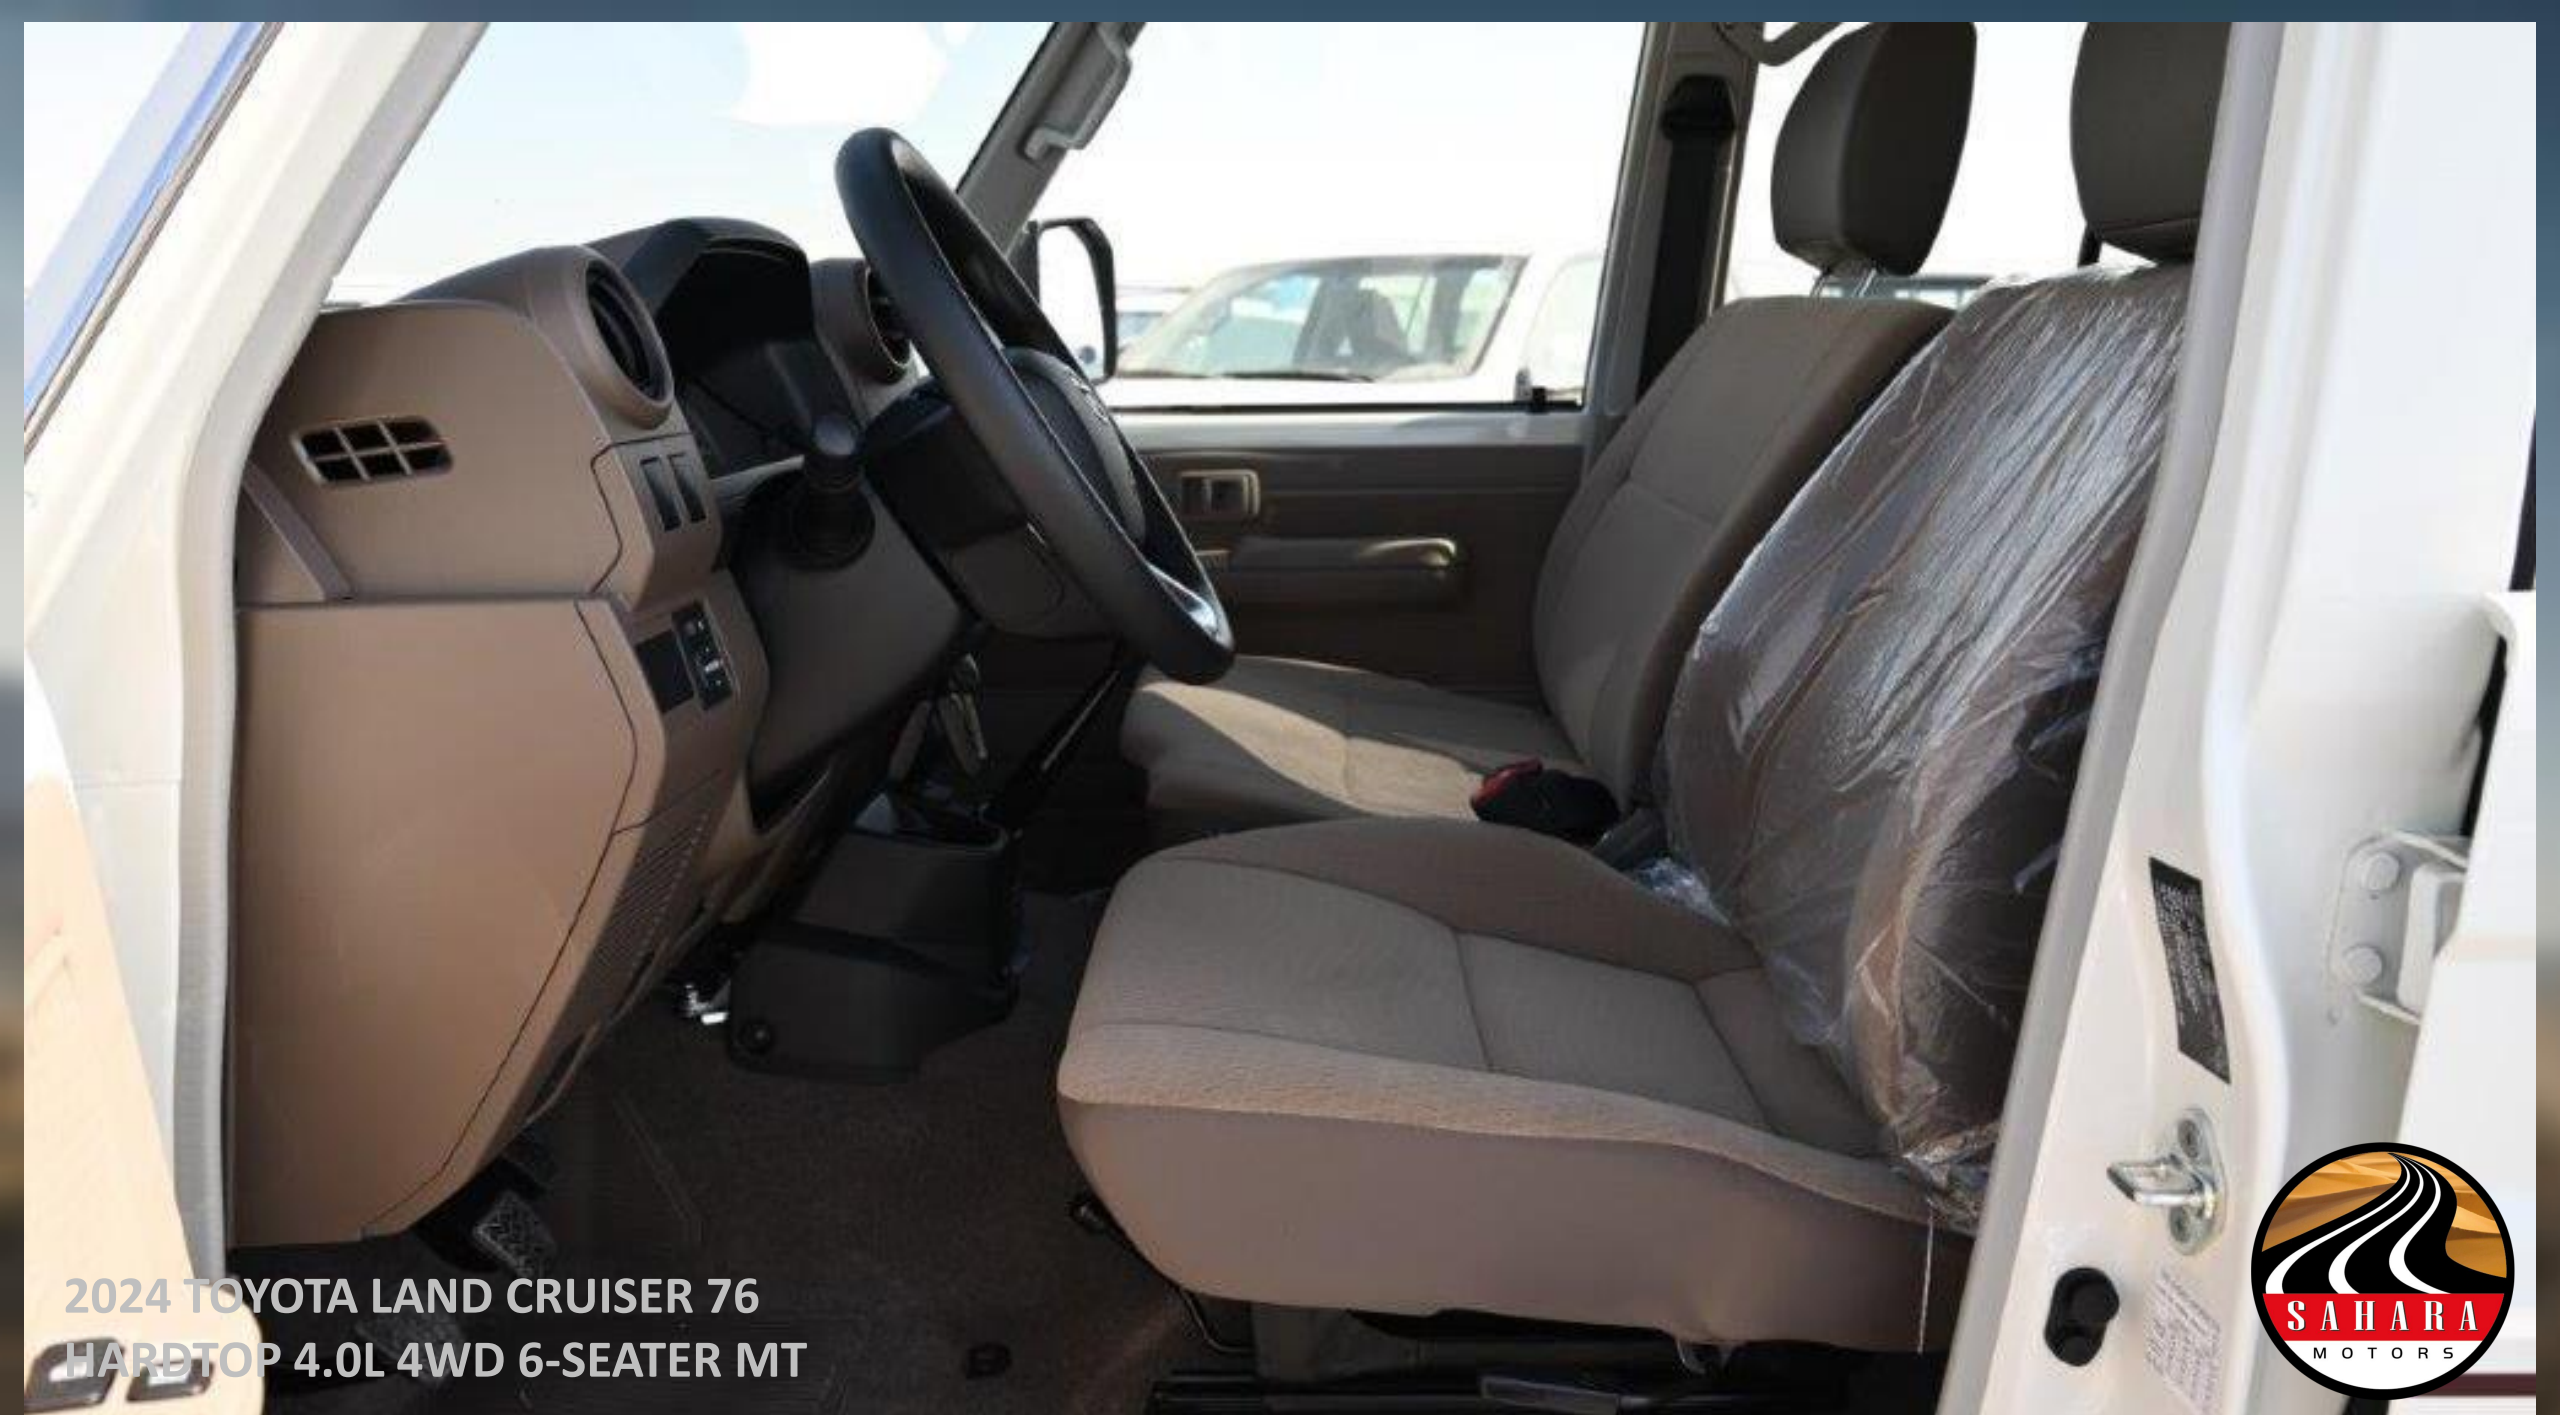

**2024 TOYOTA LAND CRUISER 76
HARDTOP 4.0L 4WD 6-SEATER MT**