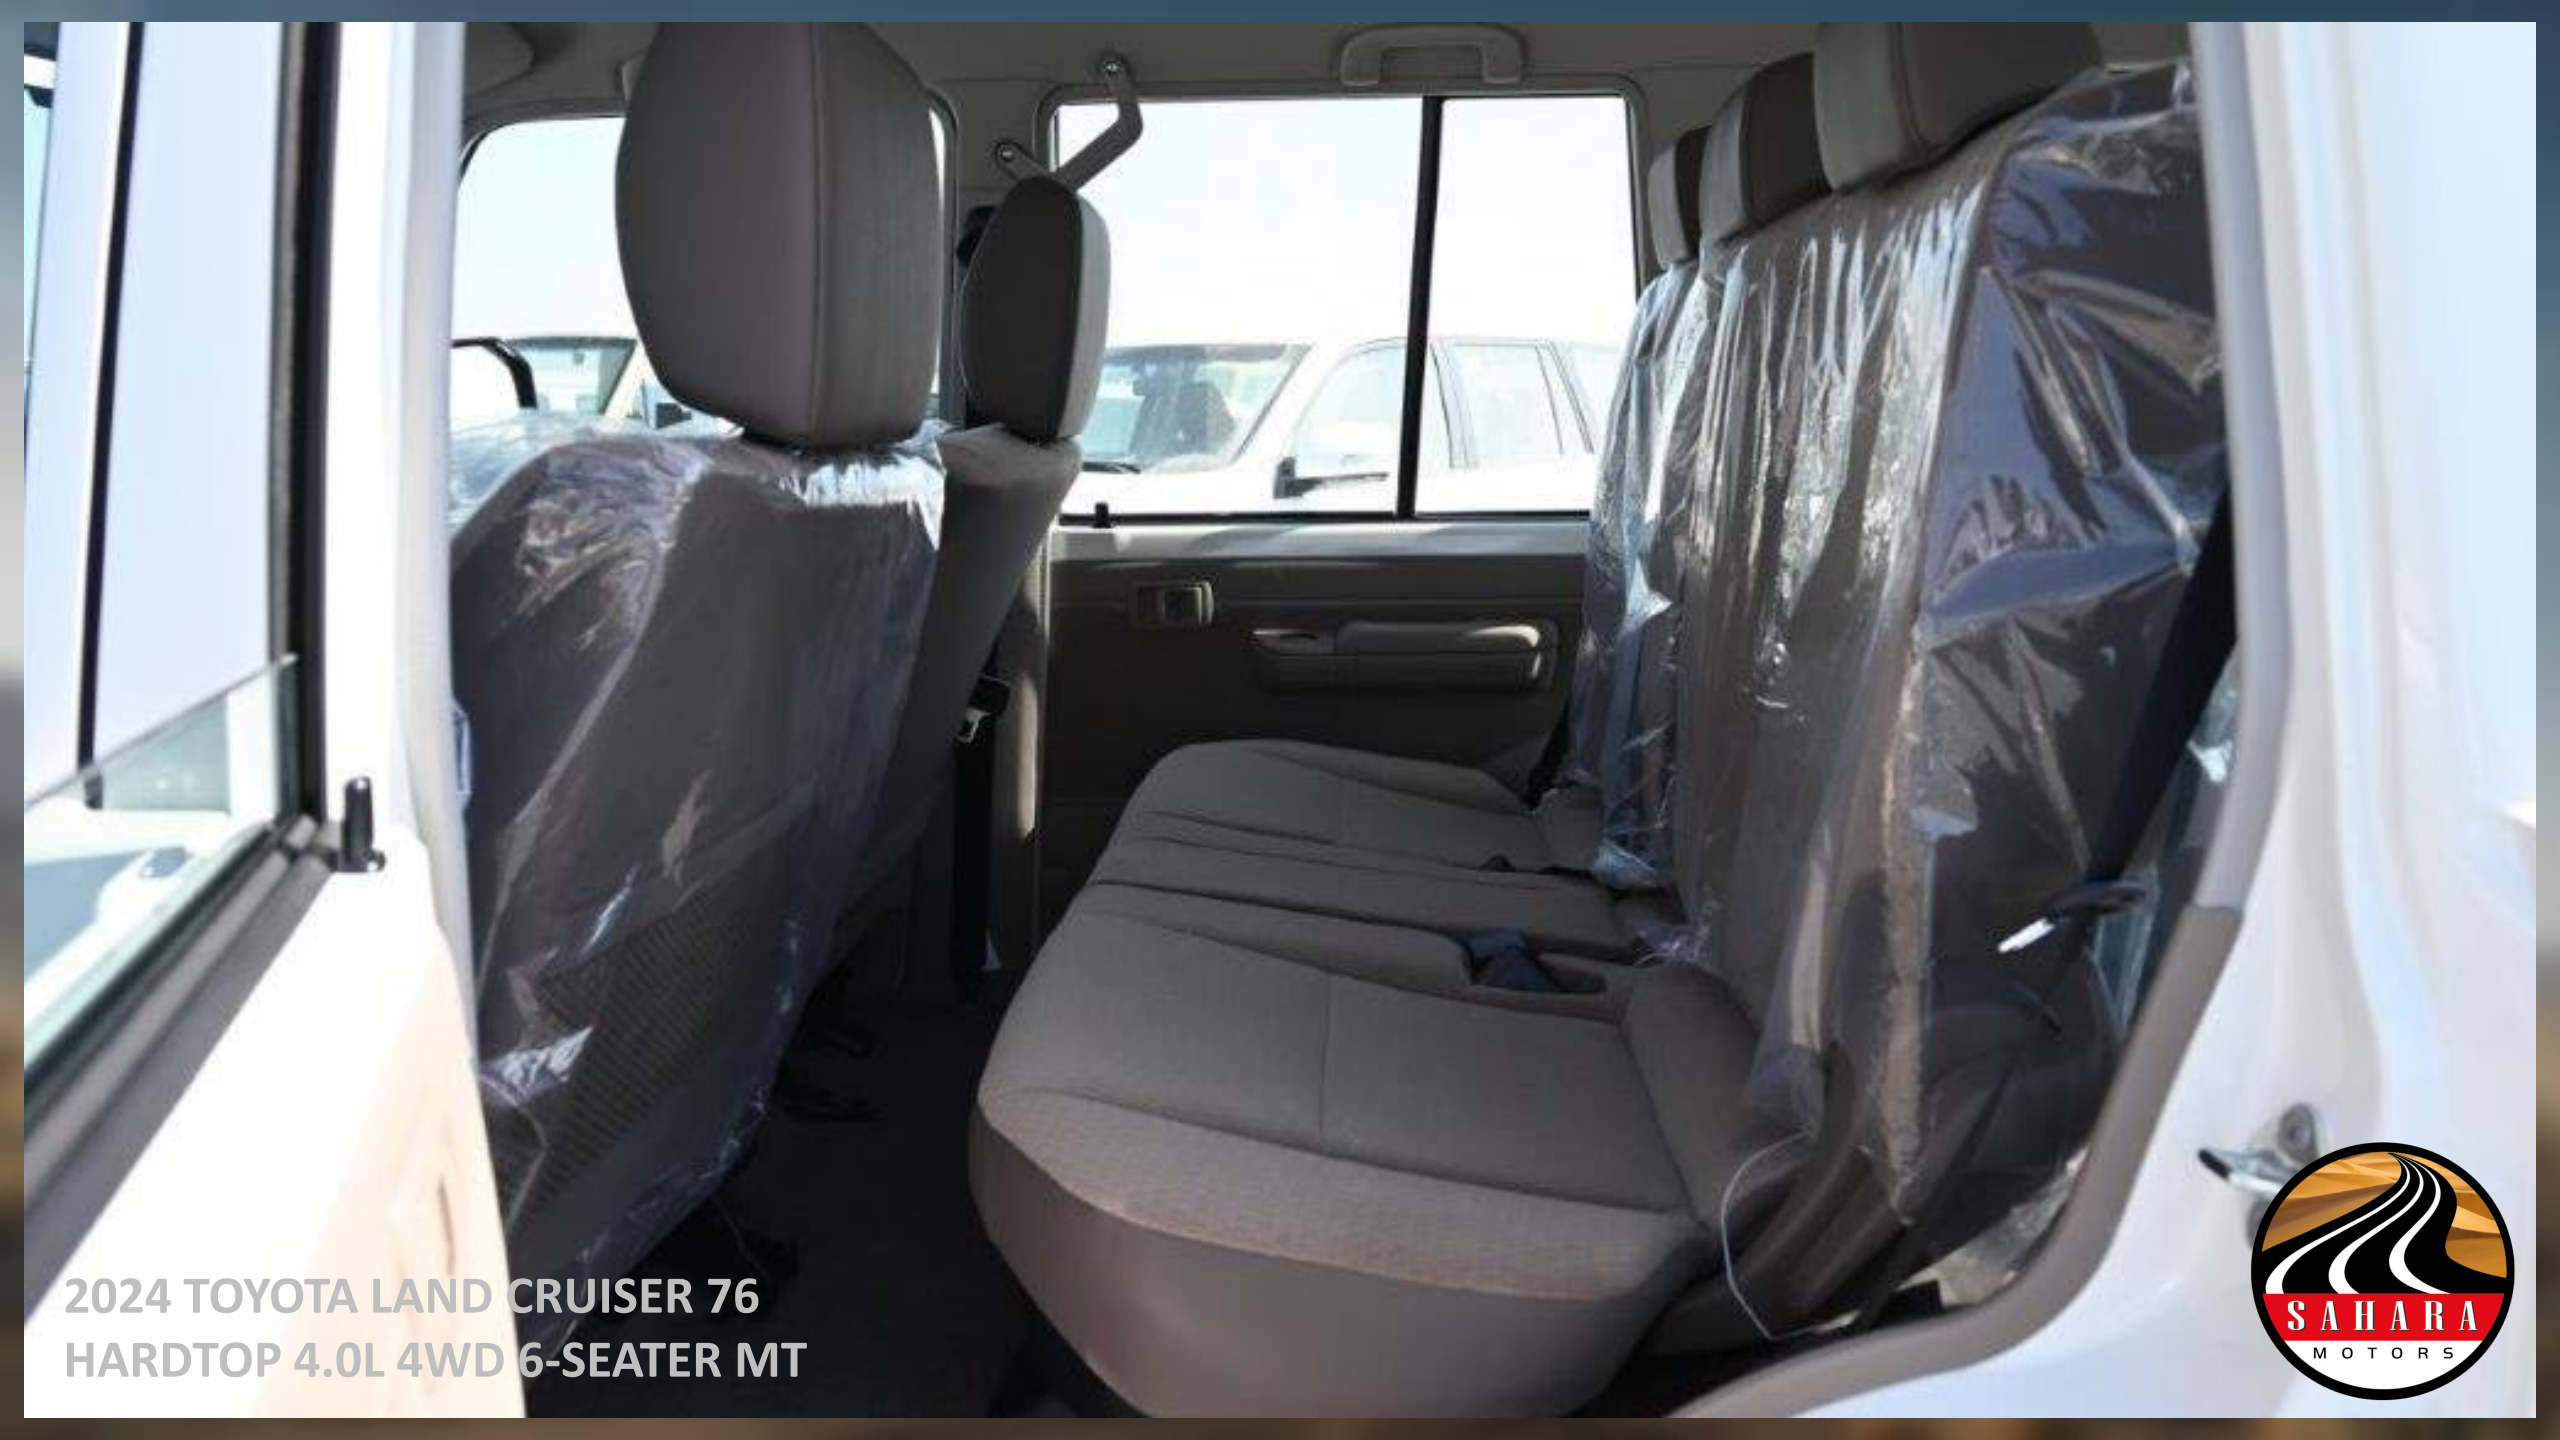

**2024 TOYOTA LAND CRUISER 76
HARDTOP 4.0L 4WD 6-SEATER MT**